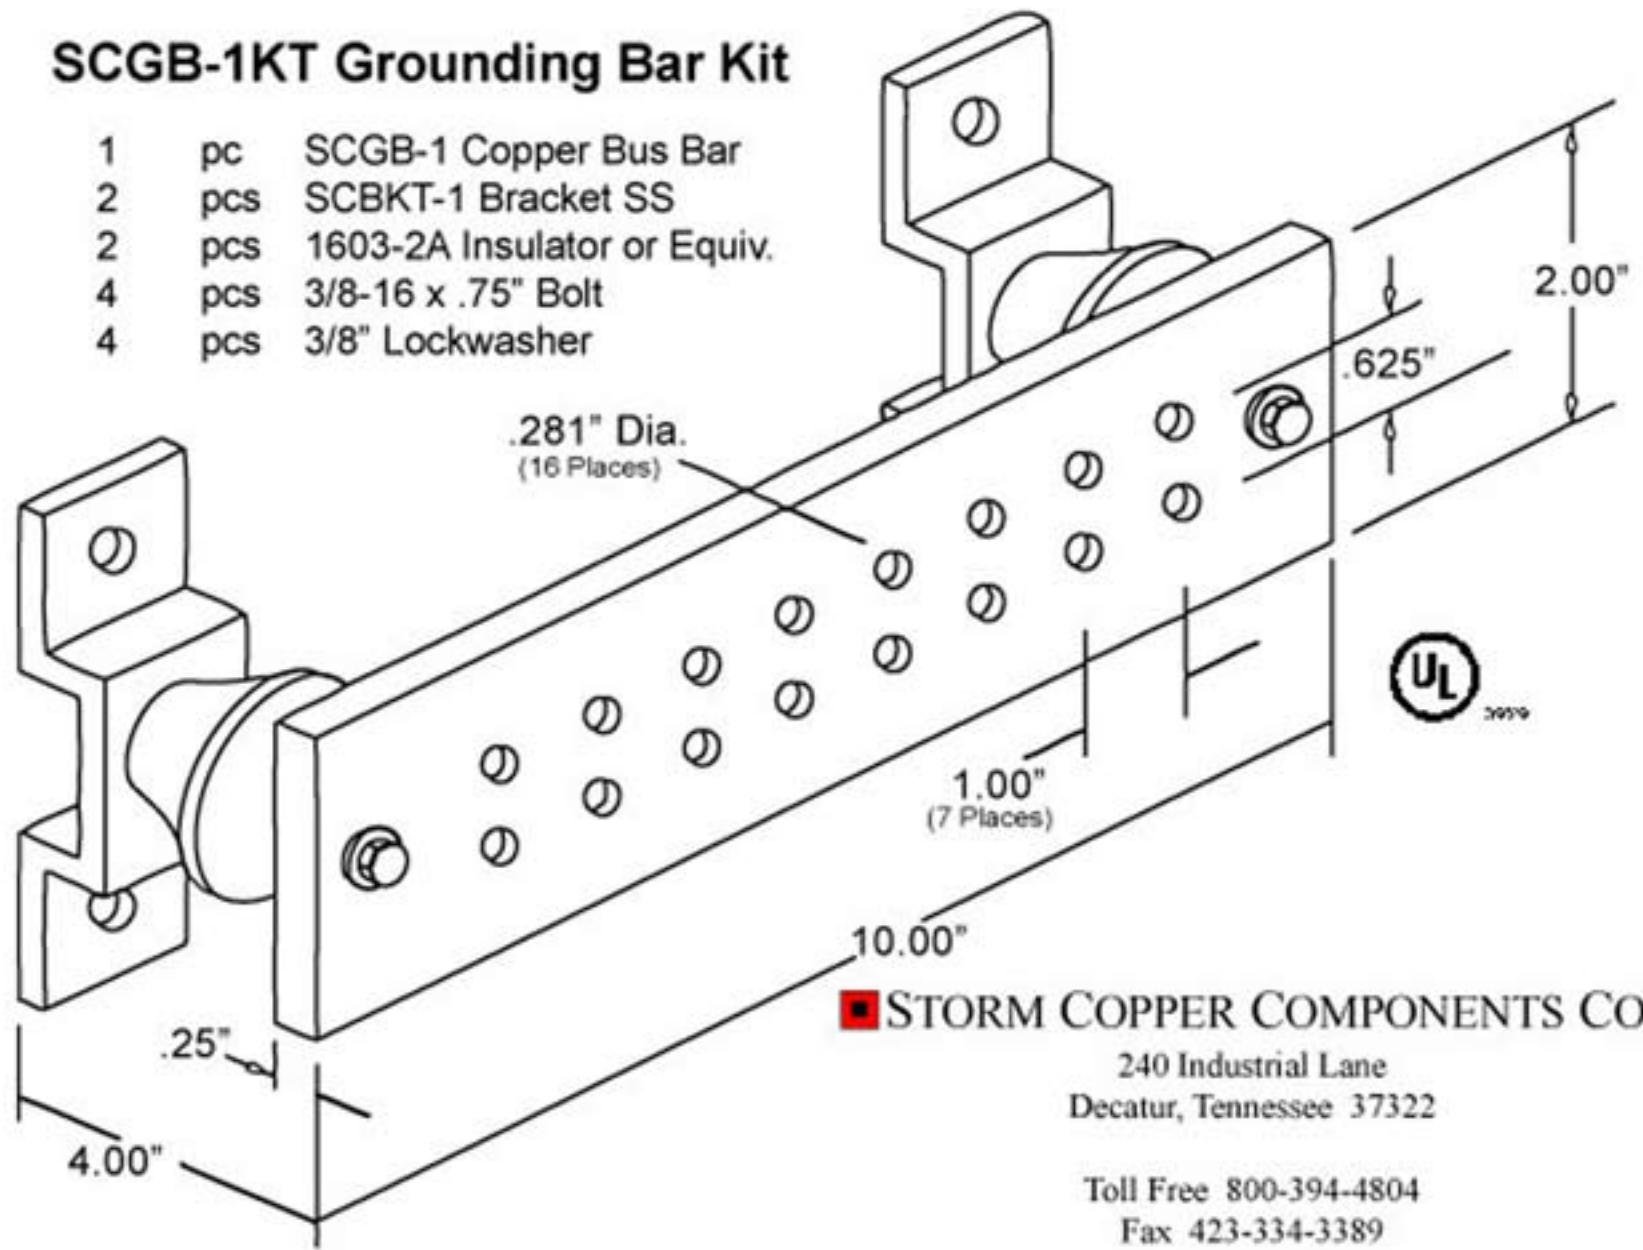

SCGB-1KT Grounding Bar Kit

- 1 pc SCGB-1 Copper Bus Bar
- 2 pcs SCBKT-1 Bracket SS
- 2 pcs 1603-2A Insulator or Equiv.
- 4 pcs 3/8-16 x .75" Bolt
- 4 pcs 3/8" Lockwasher

STORM COPPER COMPONENTS CO.

240 Industrial Lane
Decatur, Tennessee 37322